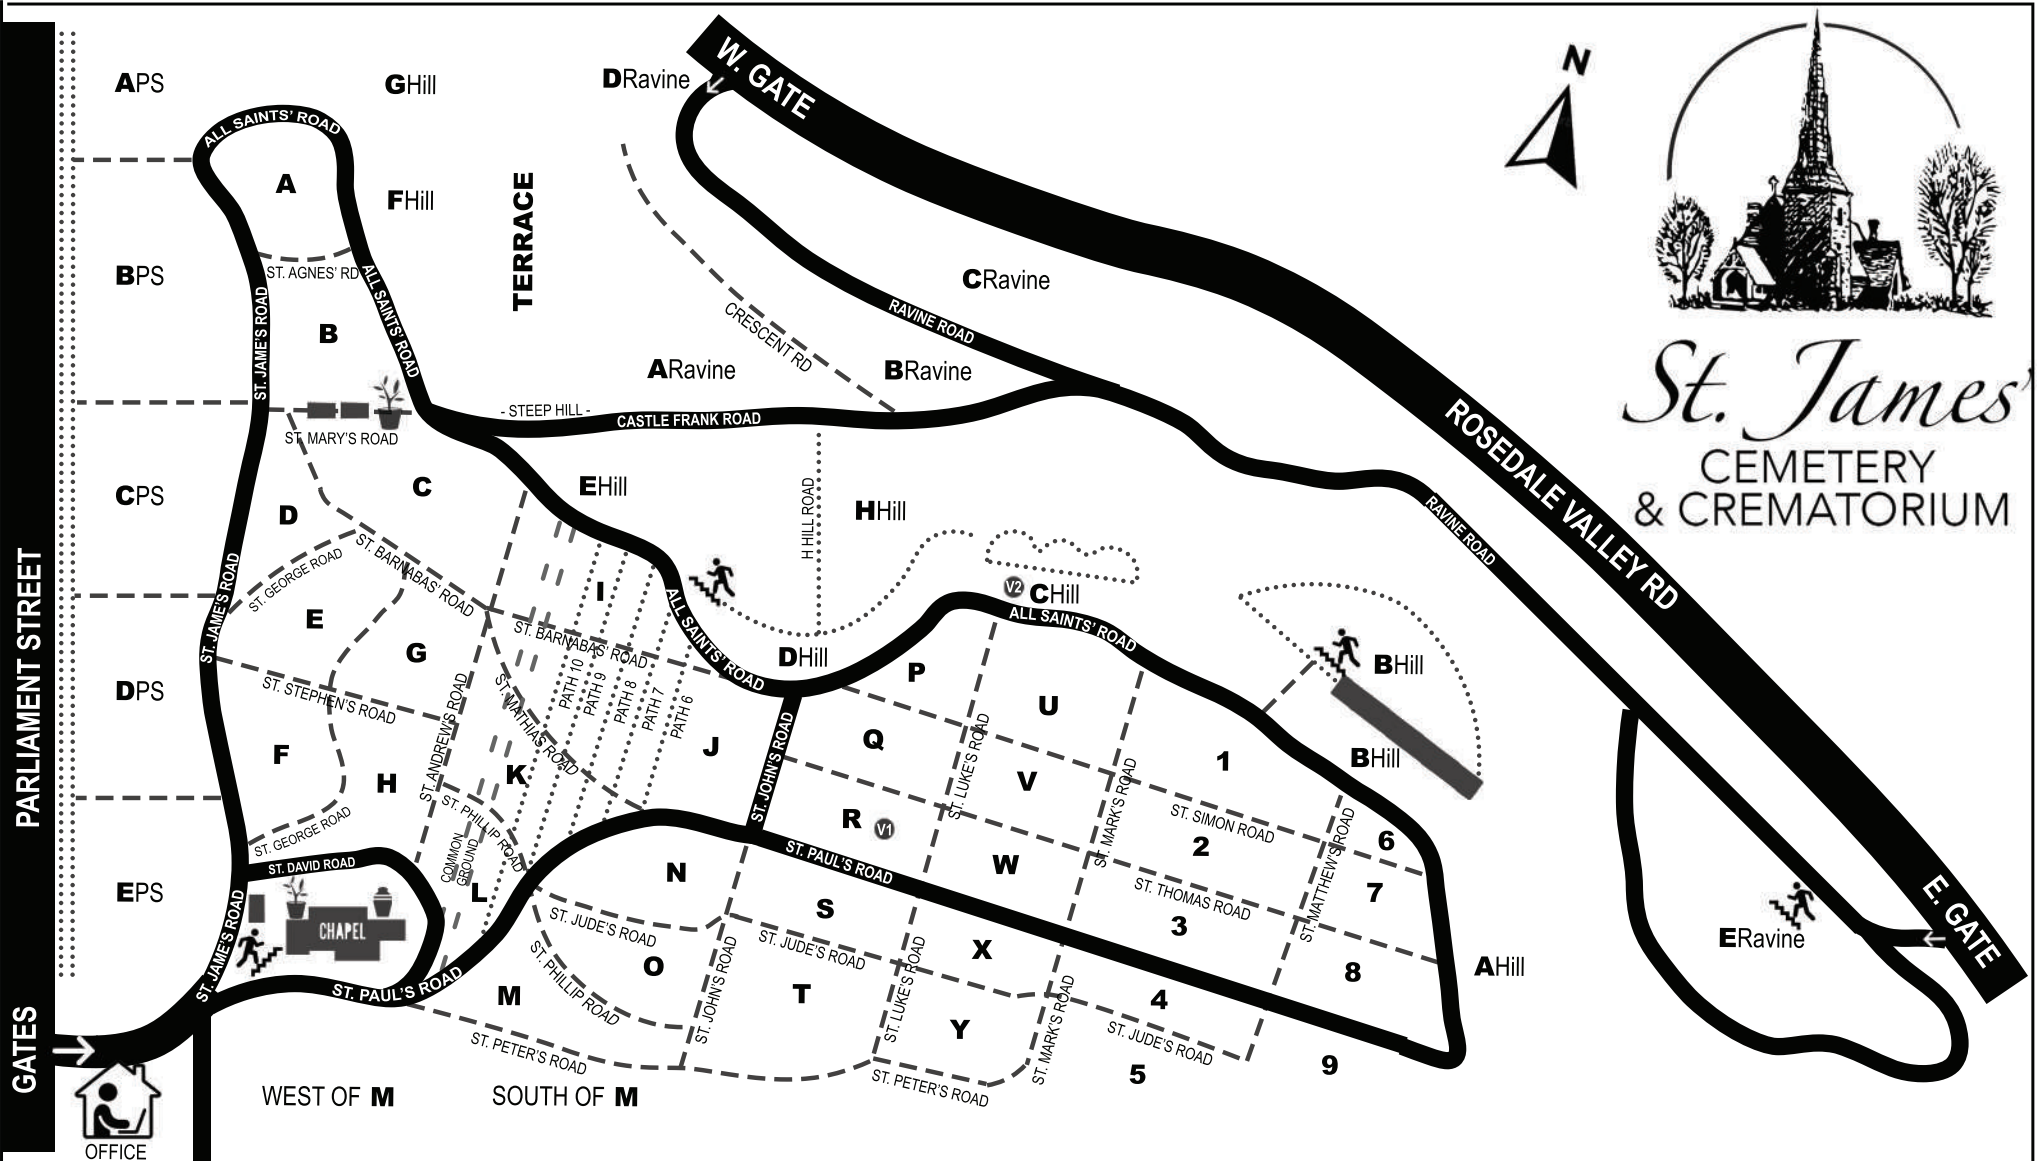

St. James' CEMETERY & CREMATORIUM

Section	Grave	Lot	Bay	Tier	Niche	Direction
Name	Name					
..... Cremation Burial Plots	- - - Common Ground	V1 Vault #1	█ Columbarium	☪ Crematorium	Hill Hillside	
- - - Old Roadway	█ Roadway	V2 Vault #2	☪ Scattering Garden	☶ Stairs	PS Parliament Street	